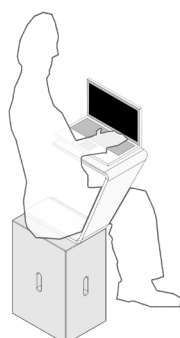

Rückenlehne Position

Armlehne Position

EN

Hello, I am your X-tseat f

X-tseat f: As an accessory to the Xbrick, I support you in creating a table-seat possibility in no time, mobile and everywhere.

Here are some facts, figures and tips for using X-tseat f.

What you can do with it and what you should avoid:

Daten und Fakten

- **Material:** beech poplar plywood
- **Surface:** oiled
- **Versions:** seat-table combination
- **Construction:** space-saving, stackable on Xbrick, can also be used solo
- **Cleaning:** washable with soap and water

Please note when using it:

Attention
do not stand on.

Do not leave
items on it.

When standing up
take with you.

Easy
to carry.

Small
table area.

Big
table area.

Also be used
as solo

Backrest
position

Armrest
position