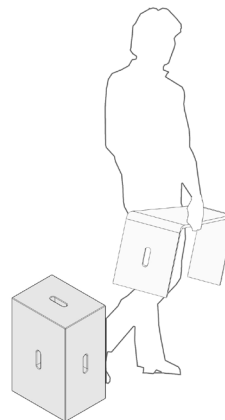

Rückenlehne Position

Armlehne Position

EN

Hello, I am your X-tseat f

X-tseat f: As an accessory to the Xbrick, I support you in creating a table-seat possibility in no time, mobile and everywhere.

Here are some facts, figures and tips for using X-tseat f.

What you can do with it and what you should avoid:

Daten und Fakten

- **Material:** beech poplar plywood
- **Surface:** oiled
- **Versions:** seat-table combination
- **Construction:** space-saving, stackable on Xbrick, can also be used solo
- **Cleaning:** washable with soap and water

Please note when using it:

Attention
do not stand on.

Do not leave
items on it.

When standing up
take with you.

Easy
to carry.

Small
table area.

Big
table area.

Also be used
as solo

Backrest
position

Armrest
position