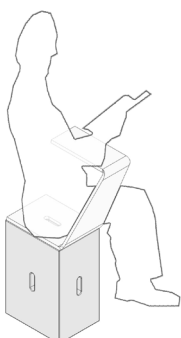

Rückenlehne Position

Armlehne Position

EN

Hello, I am your X-tseat f

X-tseat f: As an accessory to the Xbrick, I support you in creating a table-seat possibility in no time, mobile and everywhere.

Here are some facts, figures and tips for using X-tseat f.

What you can do with it and what you should avoid:

Daten und Fakten

- **Material:** beech poplar plywood
- **Surface:** oiled
- **Versions:** seat-table combination
- **Construction:** space-saving, stackable on Xbrick, can also be used solo
- **Cleaning:** washable with soap and water

Please note when using it:

Attention
do not stand on.

Do not leave
items on it.

When standing up
take with you.

Easy
to carry.

Small
table area.

Big
table area.

Also be used
as solo

Backrest
position

Armrest
position